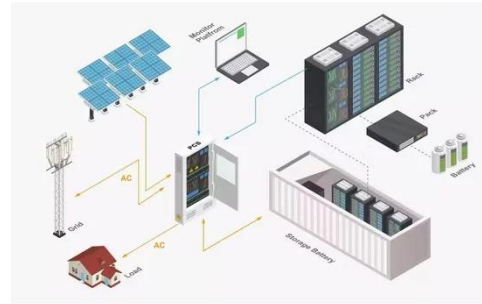

BASE STATION EQUIPMENTS & CABINETS

BASE STATION EQUIPMENT & CABINETS OUTDOOR TELECOM POWER SYSTEM At ALZ TECHNICAL DMCC, we provide robust outdoor telecom power systems designed to ensure ...

[Get Price](#)

Outdoor Power Cabinet , Power Cabinet , NPX06 ...

LongXing outdoor power cabinet provides flexible size options, offers the ideal ...

[Get Price](#)

Outdoor Enclosures -- B& R Enclosures

B& R manufacture a range of outdoor enclosures for many applications. These include meter boxes, industrial enclosures and cabinets.

[Get Price](#)