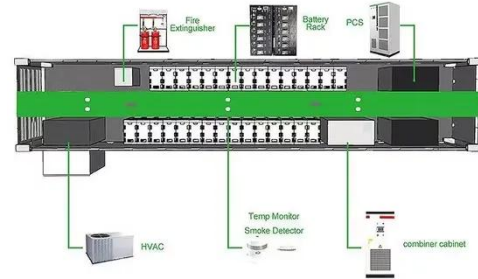

[Get Price](#)

Dynamix 45RU 1200mm Deep Server Cabinet ...

Buy Dynamix SR Series 45RU 1200mm Deep Black Server Cabinet - 600x1200x2100mm. Order today with fast NZ delivery.

[Get Price](#)

Contact Us

For catalog requests, pricing, or partnerships, please visit:
<https://www.pienaarshof.co.za>