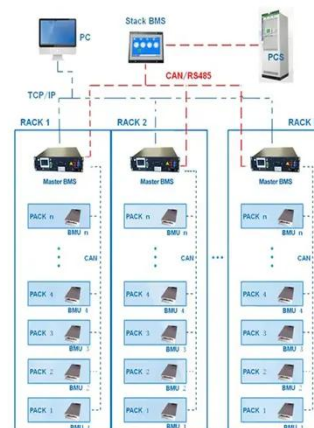

Contact Power Plant Supplies NZ , Get in Touch

Contact us today for all sales and servicing inquiries. We service all of New Zealand and the Pacific Islands. Please ensure you provide the following details when requesting service, technical support, ...

[Get Price](#)

BMS Wiring Diagram