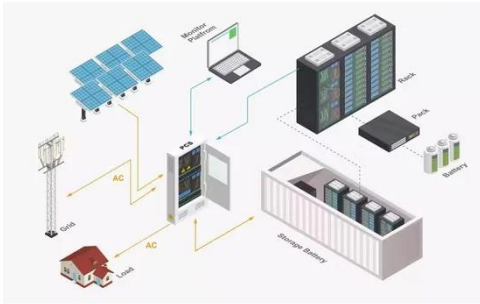

Cabinets & Server Racks

Our range of 42U floor standing server cabinets offer great quality at a very reasonable price. A 42U Server Cabinet or Server Rack is compatible with all brands and provides the flexibility to house both ...

[Get Price](#)

AZE Server Rack Cabinet, 42U, White, 1992H x 600W x 1200D mm

Heavy-duty, locking, 42U White Server Rack Cabinet that accommodates all standard 19-inch rackmount equipment and ships fully assembled for quick and easy deployment in secure, high ...