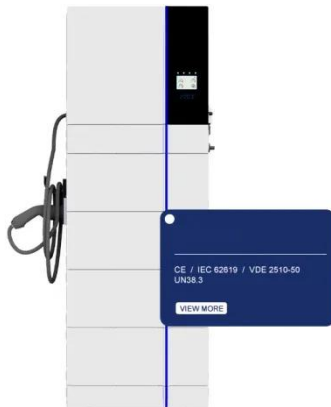

Fully enclosed server rack cabinets from 24U-48U. Designed for Data Centers. Rack and Stackable. 1070 mm or 1200 mm overall rack depth. In-stock, Ships Today.

[Get Price](#)

NavePoint 42U Server Rack Cabinet, 1200mm depth, Cable

...

These network enclosures feature adjustable square untethered cage nut opening mounting rails with u-markings. The full height cable management rails (included) help you execute an install that's neat ...

[Get Price](#)

Contact Us

For catalog requests, pricing, or partnerships, please visit:
<https://www.pienaarshof.co.za>