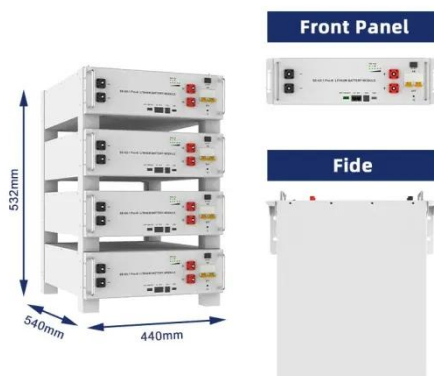

Electrical Cabinet Labels

Design your own electric cabinet labels in our web tool. Hole placements can be completely customised and we even have specialised holes pre-installed into the tool and ready to use.

[Get Price](#)