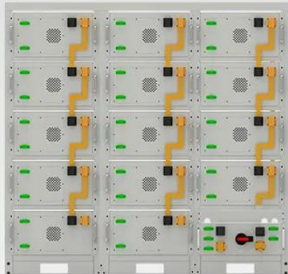

Outdoor Cabinet ...

90KW/266KWH All-in-one Fully integrated Outdoor Cabinet BESS produced by ...

[Get Price](#)

Battery String-S224

- 1C Charge/Discharge
- Easy configuration and maintenance
- Power supply can be single battery string or parallel battery strings

AZE BESS Cabinets

Our BESS systems are all-weather suited, with three different cabinet variations to suit any weather environment. With isolated output and online UPS for grid-connected applications, you have access ...

[Get Price](#)

Contact Us

For catalog requests, pricing, or partnerships, please visit:
<https://www.pienaarshof.co.za>