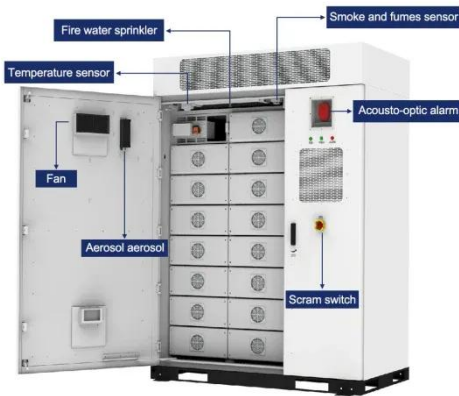

MW & energy storage system (BESS) and 22 MW internal combustion engines as part of a project funded by the U.S. Government through USAID. The ...

[Get Price](#)

The Tender for Procuring a Battery Energy Storage System (BESS) ...

The procurement aims to improve the reliability of Moldova's electricity networks, facilitate energy trade with Romania, Ukraine, and the European market, and support the integration of locally ...

[Get Price](#)