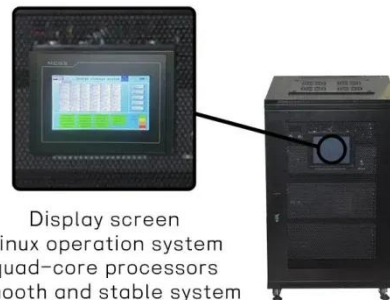

Display screen
Linux operation system
quad-core processors
smooth and stable system

Moodle Mobile

Die Moodle Mobile App ist nicht für Administrator/innen gedacht. Mit der App können Sie ausschließlich Kurse sehen, in denen Sie selber eingeschrieben sind.