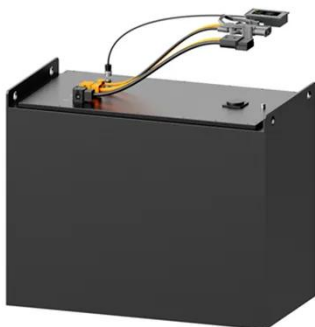

Mobile base station and maintenance outdoor part

Home , Moodle downloads

Moodle Mobile Access learning at a touch of a button, even when offline with our Moodle Mobile app. Available for Android and iOS. Looking for help? See our Installation Guide or get community support in the Moodle ...

[Get Price](#)

Home , Moodle

Community update Made for Moodlers Edit Mode is our monthly newsletter that brings together practical tips, clever hacks, and stories from the Moodle community. Each issue shares small ideas with big impact -- ...

[Get Price](#)

Moodle app plans

Our mobile application is absolutely free for end users, including students and teachers. They have unrestricted access to all the features they need to access courses, at no cost. However, organisations can subscribe to ...

[Get Price](#)

Movable Mobile Base Station