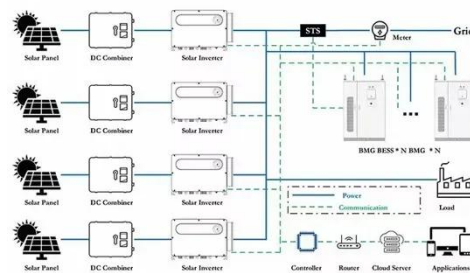

## Maximum power of household solar integrated machine

### Home Solar System Sizing Guide: Find Your Ideal Capacity

Discover the right solar system size for your home based on energy use, location, and roof space. Learn how batteries, incentives, and sun hours impact ROI. Get started today.

## How many watts does the solar energy storage and control

## Stay Updated with Sunwoda Energy

This article offers a comprehensive, step-by-step overview of the intricate process of calculating energy consumption, sizing solar PV system capacity, selecting appropriately-sized ...