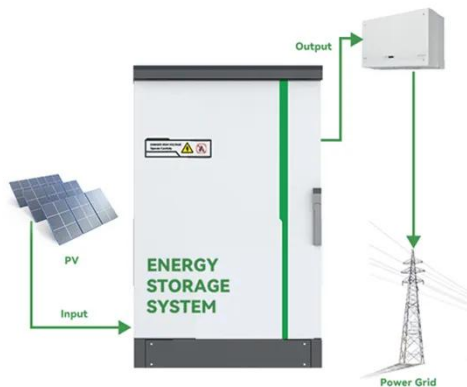

[Get Price](#)

Installation of Malabo power storage cabinet

Our high - capacity lithium - ion energy storage systems play a crucial role in optimizing solar energy usage. Utilizing state-of-the-art lithium-ion battery technology, they can store a significant amount of ...

...

[Get Price](#)

MALABO ENERGY STORAGE CABINET ENTERPRISE

Located in the Dedza district of Malawi near the town of Golomoti, the 20MWac

solar PV and 5MW/10MWh energy storage project is set to become a leading project in sub-Saharan Africa in ...

[Get Price](#)

MALABO ENERGY STORAGE CONTAINER HOUSE DESIGN

Its high-efficiency PV panels (power customizable from 2kW to 10kW) capture solar energy, paired with a tailor-made battery system (capacity 5kWh-50kWh) for 24/7 cooling. [pdf]

[Get Price](#)

Malabo green sun energy storage

The Photovoltaic-energy storage-integrated Charging Station (PV-ES-I CS) is a facility that integrates PV power generation, battery storage, and EV charging capabilities (as shown in