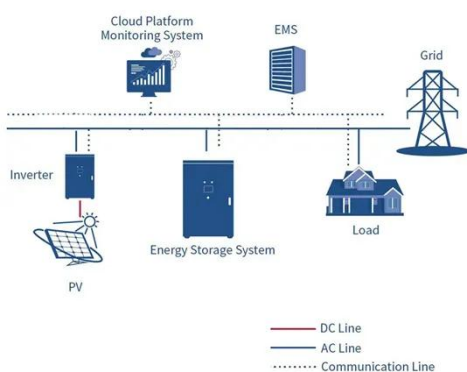

Communication Base Station Maintenance Guide , Huijue Group E-Site

Did you know a single communication base station failure can disrupt services for 5,000+ users? As global 5G deployments accelerate - with over 7 million base stations projected by 2025 - operators ...

[Get Price](#)

Sample Order
UL/KC/CB/UN38.3/UL