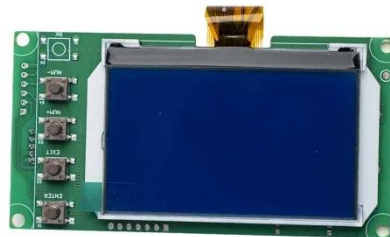

Guangxi Lingshan Luwuzhen solar farm

Guangxi Lingshan Luwuzhen solar farm is an operating solar photovoltaic (PV) farm in Luwu Town, Lingshan, Qinzhou, Guangxi, China.