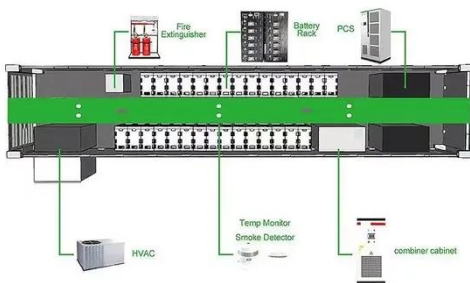

Luwu Solar Photovoltaic Power Generation

Solar photovoltaic (PV) power generation is the process of converting energy from the sun into electricity using solar panels. Solar panels, also called PV panels, are combined into arrays in a PV system.

[Get Price](#)

luwu photovoltaic energy storage power station factory operation

When you're looking for the latest and most efficient luwu photovoltaic energy storage power station factory operation for your PV project, our website offers a comprehensive selection of cutting-edge

...

[Get Price](#)

Luwu Solar Power Generation Project

Solar power, also known as solar electricity, is the conversion of energy from sunlight into electricity, either directly using photovoltaics (PV) or indirectly using concentrated solar power. ...

[Get Price](#)