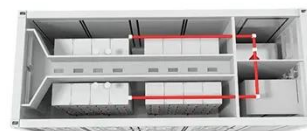

BESS CABINET

A BESS cabinet is an industrial enclosure that integrates battery energy storage