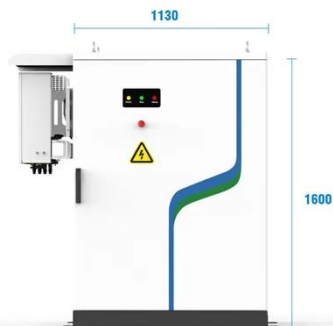

BF

Discover the high-efficiency LONGI 455W LR7-54HTH-455M BF solar panel, designed for reliable energy production and optimal performance in various conditions.

[Get Price](#)

12.8V 100Ah

- PV / DG Application
- APP Intelligent Control
- Multi-Unit Parallel Expansion
- 98.8% Max. Efficiency

Longi photovoltaic panel 455 identification of A-grade panel

Summary: LONGI is the world's leading solar panel module producer founded in 2000 and it is the most robust, reliable, and trusted company, whose mission is to build a green world powered with green ...

[Get Price](#)

LonGi 455W Solar Panel (HR4-72HPH, 430-460 Watt) - TSolar

The LonGi 455W Solar Panel (HR4-72HPH) delivers superior performance and durability for various projects. Its 9-busbar half-cell design and advanced M6 Gallium-doped wafer ensure optimized ...

[Get Price](#)