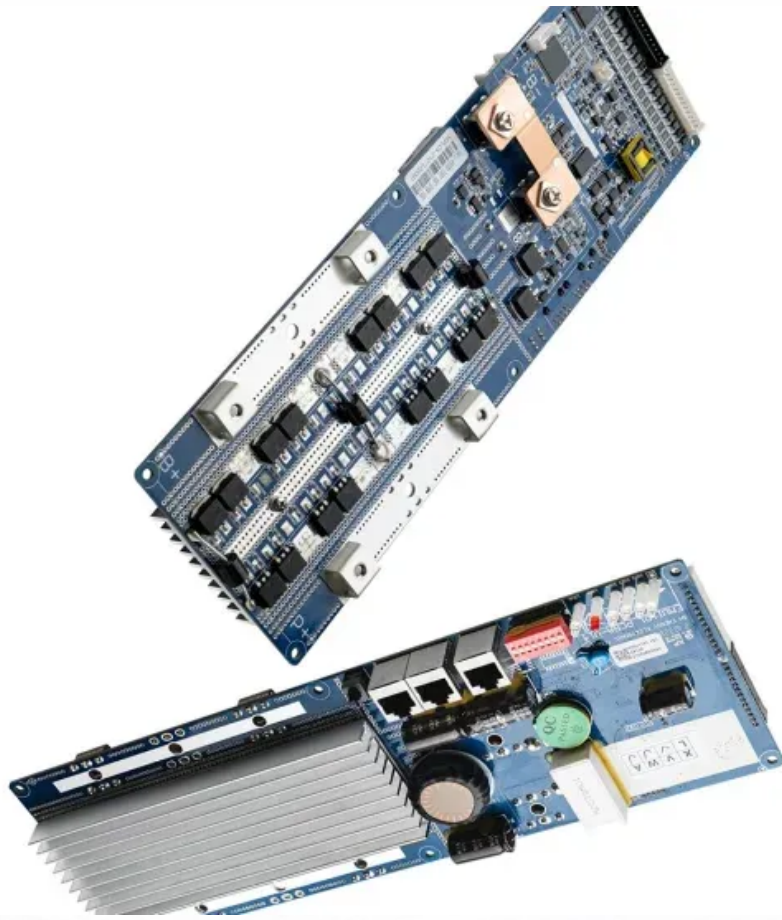

## London IP55 Outdoor Cabinet 80kWh

---