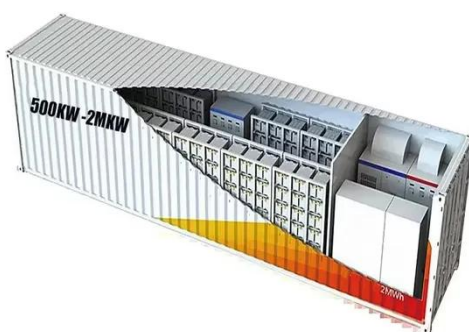

battery system, the ESS outdoor cabinet serves as a comprehensive complete solution for stationary energy storage.

[Get Price](#)

EdgePower Outdoor UPS Cabinet UK , DEWEN® Rugged Power

Unlike generic UPS systems, EdgePower is designed specifically for outdoor and remote applications. With IP55 protection (IP65 available), modular hot-swappable design, and IoT-ready monitoring, it ...

[Get Price](#)

IP55 Outdoor Cabinets

Double panelled, robust and sturdy aluminium extruded framework; Estap's newly designed outdoor enclosures provide maximum protection against environmental factors, vandalism, EMC and extreme ...

[Get Price](#)

Customizable Capacity Lithium Battery Energy Storage Cabinet ...