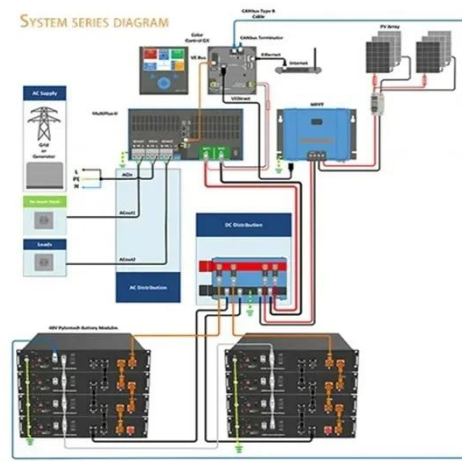

Lithium-Ion Battery Storage Cabinet

Discover the Americase Lithium-Ion Battery Storage Cabinet, a fire-resistant, compliant solution for secure lithium-ion battery storage and safety.

[Get Price](#)

Lithium Ion Battery Storage Cabinet LBSC-A11

Our Lithium Ion Battery Storage Cabinet LBSC-A11 is suitable for large-scale ...

[Get Price](#)

Battery Cabinet

With its spacious 42U capacity and 800mm depth, the Linkbasic Battery Cabinet provides ample room to accommodate your battery setup while allowing for easy access and maintenance.

[Get Price](#)