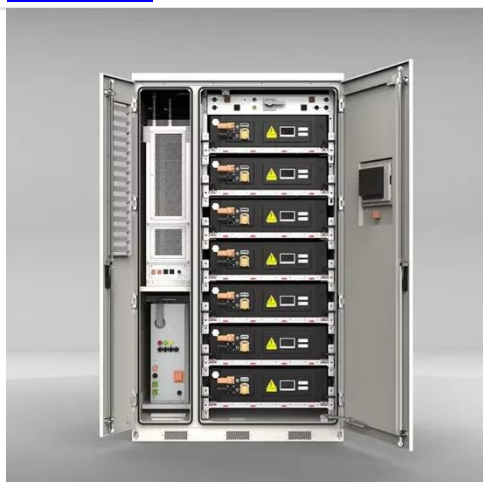

[Get Price](#)

Liquid Cooling Energy Storage Systems , All-in-One BESS Cabinet ...

GSL ENERGY's All-in-One Liquid-Cooled Energy Storage Systems offer advanced thermal management and compact integration for commercial and industrial applications. Ranging from ...

261kwh DC Liquid-Cooled Battery Energy Storage Cabinet Pre ...

261kWh DC Liquid-Cooled BESS High energy density LiFePO4 battery with liquid cooling ensures stable operation and longer cycle life. Ideal for Commercial & Industrial Projects Perfect for ...