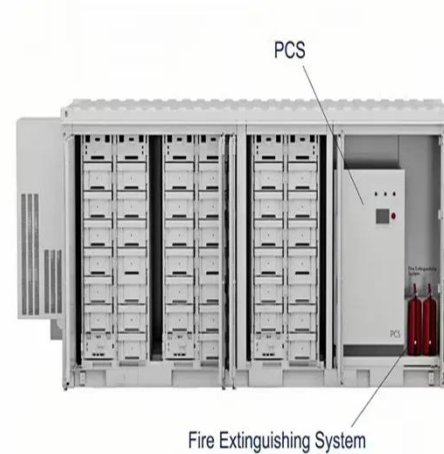

wholesale purchasing gives buyers access to cost-effective pricing, bulk quantity ...

[Get Price](#)

Battery Pack Cooling System Assembly Platform

The Cooling System Assembly Station is the core equipment, providing an integrated and automated platform to efficiently and accurately install the cooling components. The advanced design and ...

[Get Price](#)

Contact Us

For catalog requests, pricing, or partnerships, please visit:
<https://www.pienaarshof.co.za>