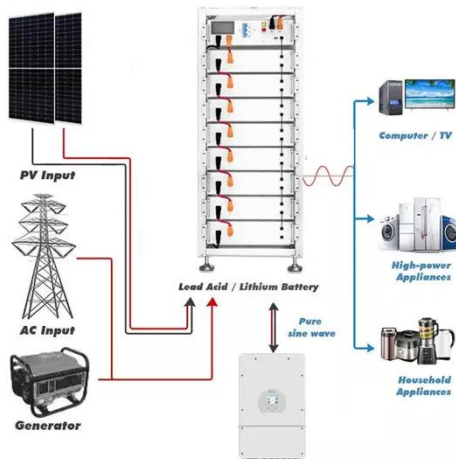

[Get Price](#)

Solar Battery Storage Cabinet

The LZY solar battery storage cabinet is a tailor-made energy storage device for storing electricity generated through solar systems. They assure perfect energy management to continue power ...

[Get Price](#)

Lithium Battery Storage Cabinets

Engineered to maximize energy storage in minimal space, these cabinets are ideal for applications requiring large battery banks with high power output. Equipped with integrated, uniform cooling ...

[Get Price](#)

1MW 3MWh Container BESS Outdoor Lithium Battery Energy Storage ...

3MWh Capacity Supports Long-Hour