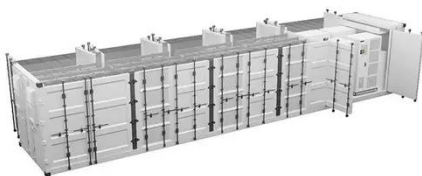

CableFree Outdoor 4G & 5G LTE SDR Small Cell Base ...

The CableFree Advanced 4G and 5G LTE SDR Small Cell Base ...

[Get Price](#)

Are outdoor communication battery cabinets expensive in ...

...

Outdoor communication cabinets protect