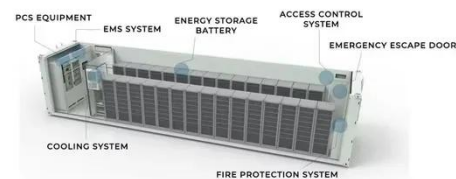

Universal Automatic Lifter Outdoor Tin Foil Action Camera Base