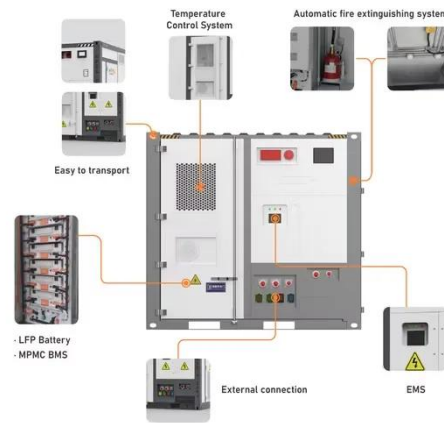

and ...

Our study introduces a communications and power coordination planning (CPCP) model that encompasses both distributed energy resources and base stations to improve communication

[Get Price](#)

Contact Us

For catalog requests, pricing, or partnerships, please visit:
<https://www.pienaarshof.co.za>