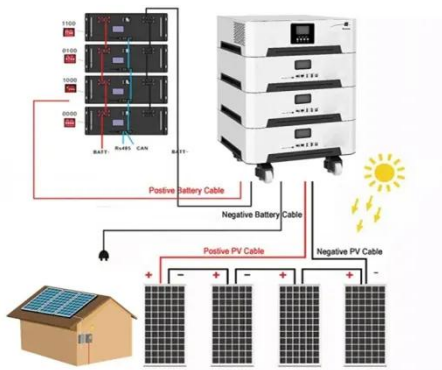

Liberia 220v outdoor communication power supply BESS

Portable 220V outdoor power supply provides reliable electricity for camping, travel, or emergency use. Features include high capacity, durable design, and multiple outlets.

[Get Price](#)

220v portable mobile power communication BESS