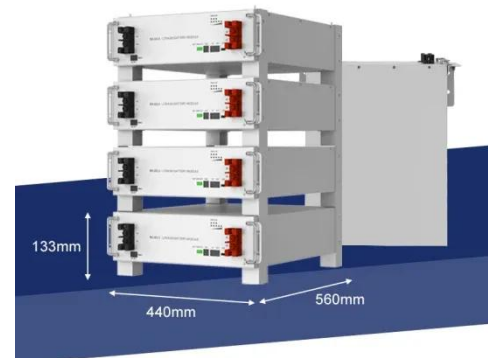

Battery Cabinet, Battery Storage Cabinet, Battery Bank Rack

Engineered for use with most type of battery terminal models, these cabinets can fit a wide variety of applications. This solution is completely customizable and flexible to support your application requirement.