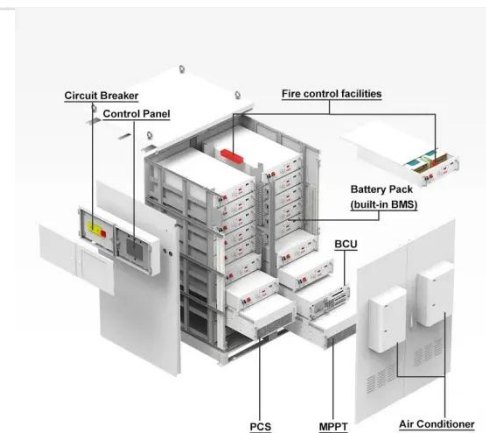

Amazon : Large Solar Lights

Contains at least 50% recycled material. Global Recycled Standard (GRS) certified products contain recycled content that has been independently verified at each stage of the supply chain, from the ...

[Get Price](#)