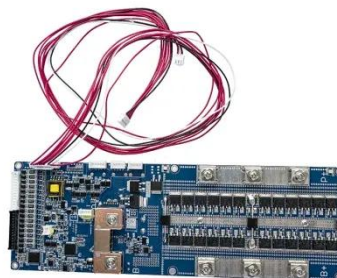

Koten Enterprises Co., Inc/Safety Breakers

KSB 3 Pole (Koten Safety Breaker) Bolt-On type circuit breaker 10 KAIC ABS Plastic Enclosures AVAILABLE:

[Get Price](#)