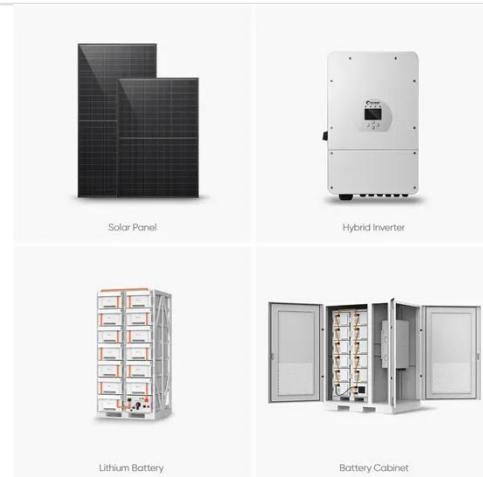

Outdoor Telecom Cabinet

Learn about their features, including weatherproofing, temperature control,