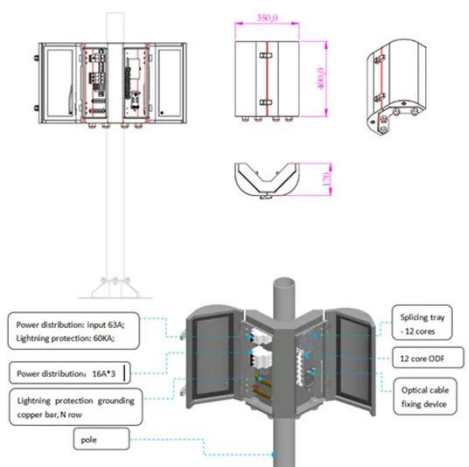

Is the 220V outdoor battery cabinet AC or DC

difference between 220v and 12v outdoor battery cabinets , etrailer

Explore our difference between 220v and 12v outdoor battery cabinets lineup and ensure you find exactly what you're looking for.

[Get Price](#)

Outdoor Battery Cabinet, HindlePower , HindlePower

Battery cabinets for indoor and outdoor applications HindlePower's Battery Cabinet is designed to maximize DC system performance and battery life, saving YOU time and money.

[Get Price](#)

Outdoor Battery Cabinets , Battery Cabinets , Weatherproof Outdoor

Outdoor battery cabinet enclosure is designed to house a variety of batteries and ideal for applications where your expensive and sensitive network equipment is exposed environmental factors such as ...

[Get Price](#)