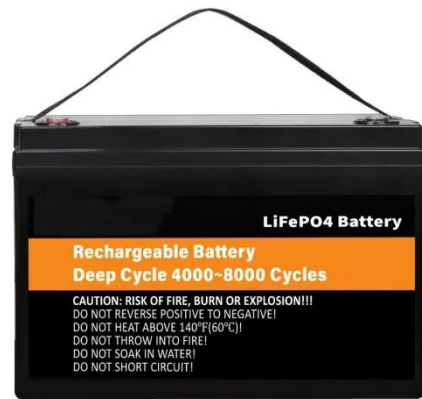

gabinete para baterías inteligentes de tipo 3R que permite una serie de configuraciones de almacenamiento que se adaptan ...

[Get Price](#)

Contact Us

For catalog requests, pricing, or partnerships, please visit:
<https://www.pienaarshof.co.za>