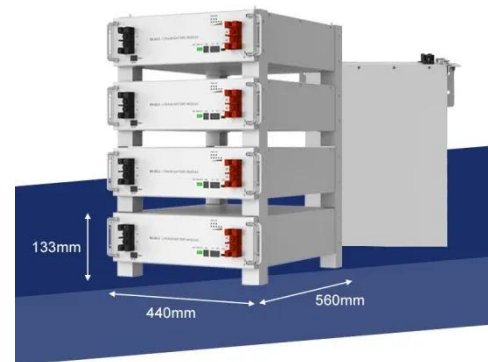

because installing solar panels on asphalt tile is more common than on metal. Many contractors aren't familiar

...

[Get Price](#)

Can You Put Solar Panels on a Metal Roof?

The short answer is yes, you can put solar panels on a metal roof. In fact, the longer lifespan of metal roofs makes them even more suitable for solar panel installation. While a solar ...

[Get Price](#)

Contact Us

For catalog requests, pricing, or partnerships, please visit:
<https://www.pienaarshof.co.za>