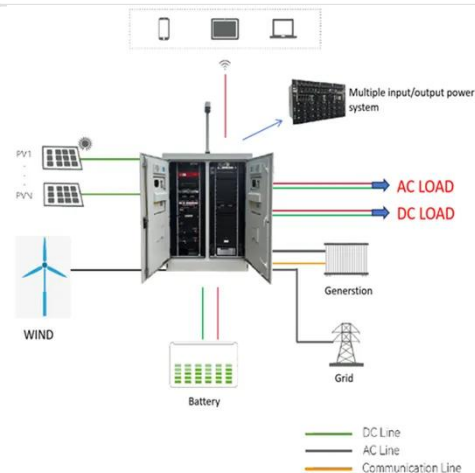

Can You Install Solar Panels on a Steel Building? , SteelCo Buildings

One common question that arises is whether solar panels can be effectively utilized on steel buildings. Keep reading as we dive into the feasibility of using solar panels on steel buildings, ...