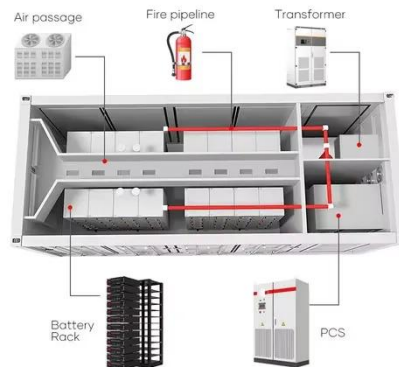

[Get Price](#)

Inverter 12V 220V

Discover 12V to 220V power inverters with pure sine wave output, ideal for home, solar & automotive use. CE certified, up to 94% efficiency.

[Get Price](#)

Buy 12V to 220V inverter at the best price. Wccsolar

Inverter 12V to 220V The 12V solar inverters transform the DC that they receive from 12V batteries en alternating current de 220V-230V to feed any appliance. They are ideal when connected in parallel ...

[Get Price](#)

Amazon : DADEA Solar Panel Kit with Battery and Inverter,

...

DADEA Solar Panel Kit with Battery and Inverter, 300W Home Solar System Kit, 12V to 220V Inverter 18W 18V Solar Panel with Controller, Solar Generator System for Home, RV, Truck Power