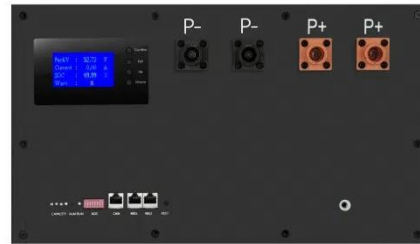

MITSUBISHI ELECTRIC Power devices: Power module

IGBT modules for multi-level inverter
Rated voltage=1200V~1700V Rated current=185A~1200A

[Get Price](#)

How Does a Power Inverter Work? An Easy Explanation for Beginners

A power inverter converts DC to AC, letting batteries or solar panels run

household devices. Learn how inverters work, their types, sizing tips, installation guide, and what to consider ...

[Get Price](#)