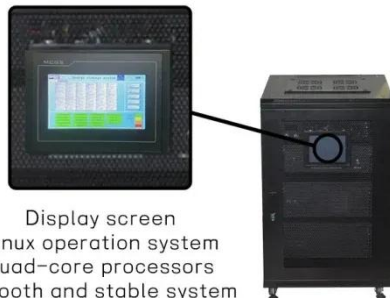

household devices. Learn how inverters work, their types, sizing tips, installation guide, and what to consider ...

[Get Price](#)

Power Inverters at Tractor Supply Co.

Power Inverters at Tractor Supply Co. Buy online, free in-store pickup. Shop today!

[Get Price](#)

What Is an Inverter?

A power inverter is an electrical component that converts direct current (DC) to alternating current (AC). Inverters are an essential part of many electronic devices and systems, from ...

[Get Price](#)