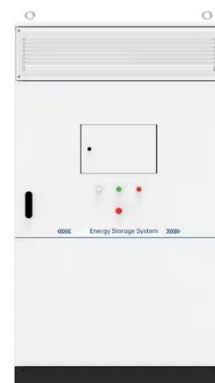

Smart Hybrid Power Cabinet for Reliable Communication