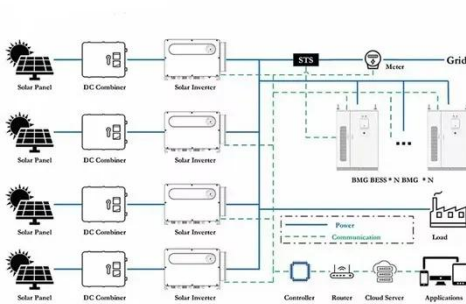

Research and application of main control system for 2MW direct ...

The proposed control system is designed based on PLC and applied to a real 2MW wind turbine on a wind farm in Shandong Province. The proposed study is able to provide knowledge for ...

[Get Price](#)

Wind Power Generation

We offer a broad range of wind turbine control systems that can be used for on-shore or off-shore wind power generation