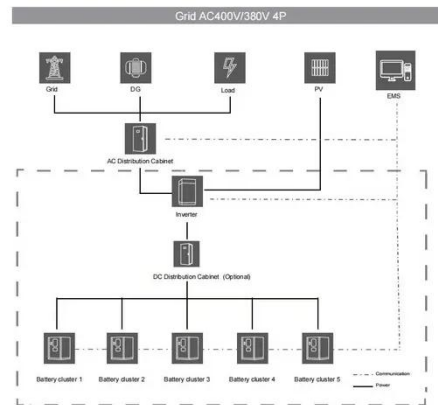

Indonesia solar outdoor power cabinet bess price

- ✓ 50KW/100KWH
- ✓ HIGHER POWER OUTPUT IN OFF-GRID MODE
- ✓ CONVENIENT OPERATION & MAINTENANCE
- ✓ PRE-WIRED

BESS Battery Energy Storage Cabinet 200kWh Indonesia

Request your latest quote today for buying and installing BESS Battery Energy Storage Cabinet 200kWh in Indonesia!

[Get Price](#)

Recommended Manufacturers of Home Energy Storage and ...

Below are suggestions for the most suitable Solar Battery Storage Solutions for Indonesia, incorporating actual local needs, environmental challenges, and sustainability goals: