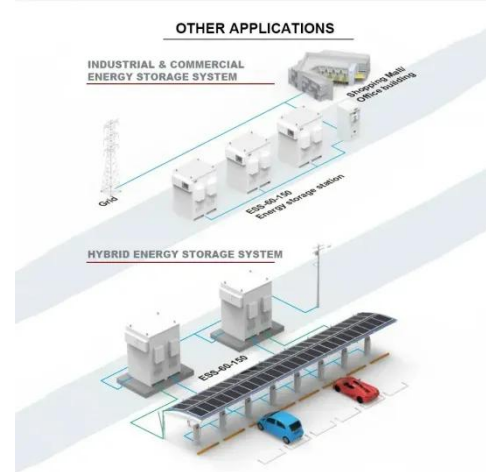

12.5kW ...

The ultimate home energy manager in charge of PV production, battery storage, backup operation during a power outage**, EV Charging, and smart energy devices Record-breaking 99% weighted ...

[Get Price](#)

SolarEdge SE7600H-US Energy Hub Inverter , SolarTown

Buy the SolarEdge SE7600H-US Energy Hub Inverter at SolarTown - FREE Shipping! Browse our selection of solar products from top brands like SolarEdge, Enphase, Qcells and more.

[Get Price](#)

Contact Us

For catalog requests, pricing, or partnerships, please visit:
<https://www.pienaarshof.co.za>