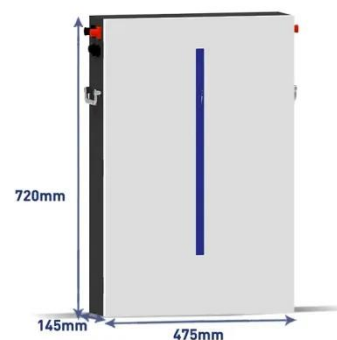

Energy Storage Equipment, Energy storage solutions,