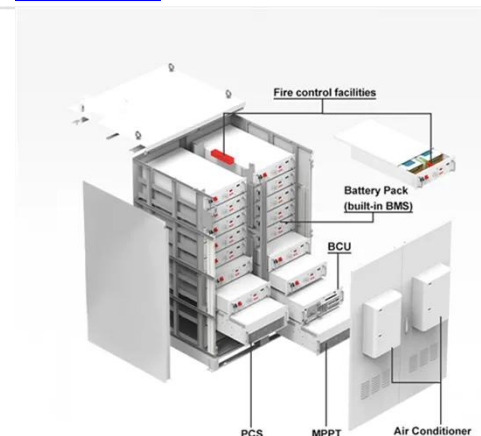

DJI BS65 Intelligent Battery Station - Candrone