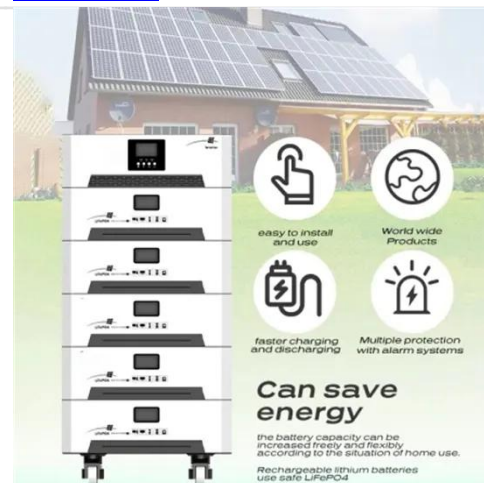

Huawei PowerCube 5000

Description The PowerCube 5000 system