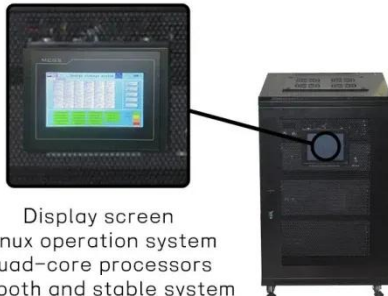

Huawei BBU Power Cable For Huawei 5900 For 5G PCM-AIC-18

Huawei BBU Power Cable For Huawei 5900 For 5G, Huawei BBU Power Cable Code No. of 14191073

[Get Price](#)

Display screen
Linux operation system
quad-core processors
smooth and stable system

DBS5900 Distributed Base Stations -- Huawei Enterprise

The DBS5900 adopts a modular structure, with the baseband unit BBU and remote radio unit RRU deployed separately. The DBS5900 has the characteristics of small size, low power consumption, ...

[Get Price](#)