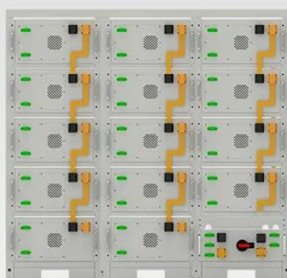

[Get Price](#)

Battery String-S224

- 1C Charge/Discharge
- Easy configuration and maintenance
- Power supply can be single battery string or parallel battery strings

Essential Huawei UPS Accessories for Reliable Power Backup Solutions