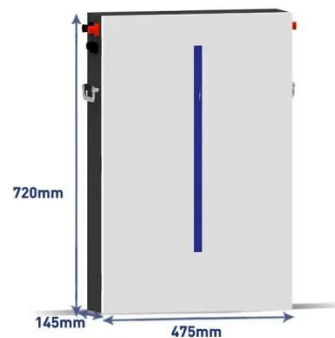

Huawei Outdoor Distributed Blade Power Supply DPU120D

...

DPU120D-N15A2 PSU (DPU120D-N15A2, 02313JDG) Functions: The PSU integrates power rectification, distribution, and monitoring. It converts AC into DC power and can report fault ...