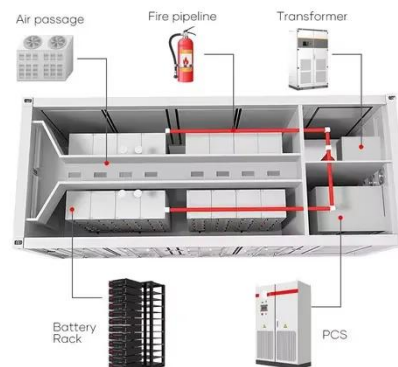

Site Power Solutions & Facility , Huawei Digital Power