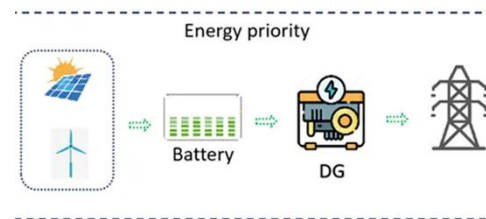

Buenos Aires Supercapacitor Module Manufacturer: Powering ...

Summary: Discover how Buenos Aires-based supercapacitor module manufacturers are driving innovation in renewable energy and industrial applications. Learn about their role in energy storage, ...