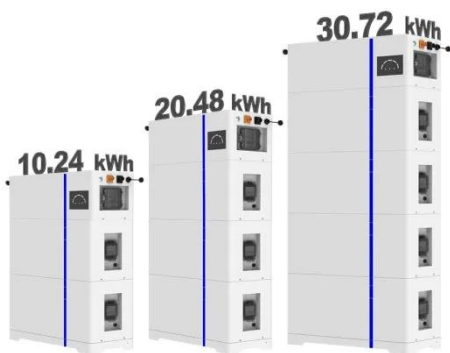

ESS

Huawei's world's first 5G-A smart base station technology analysis and

The 5G-A smart base station (5G-A52) released by Huawei this time integrates the Ascend AI chip (presumably Ascend 910B or a customized version) in the base station hardware for ...

[Get Price](#)

5G Network Architectures and Technologies

eNodeB (eNB): an LTE base station. Two types of eNBs are available: One is the conventional LTE eNB, supporting connections to an LTE core network, and the other is the enhanced LTE (eLTE) ...

[Get Price](#)