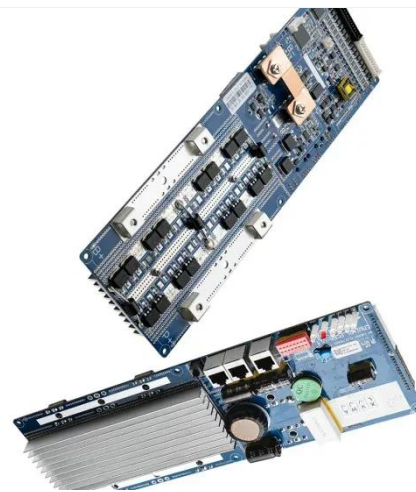

Communication Base Station Battery Cabinets , Huijue Group E-Site

Behind every communication base station battery cabinet lies a complex engineering marvel supporting our hyper-connected world. As 5G deployments surge 78% YoY (GSMA 2023), these silent power ...