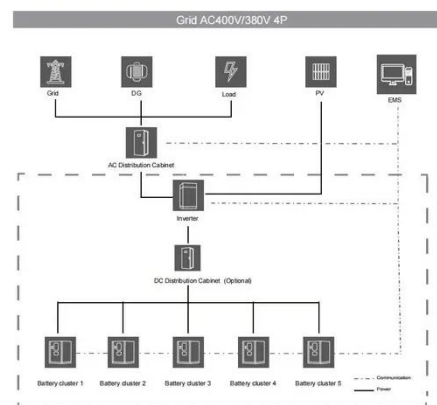

How to Connect a PV Combiner Box? , Power Home