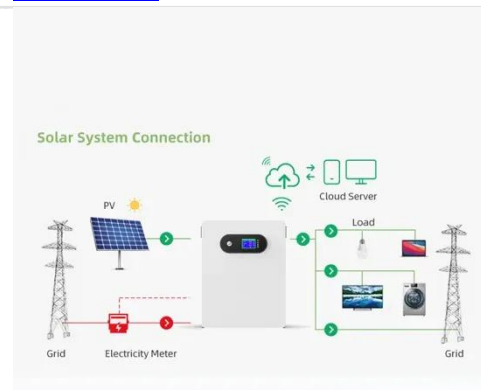

CHOOSE Definition & Meaning , Dictionary

CHOOSE definition: to select from a number of possibilities; pick by