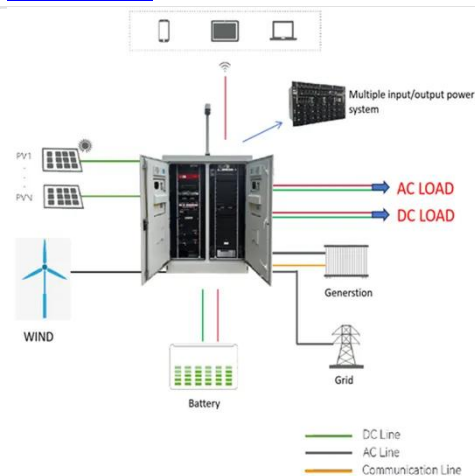

CellBlock Battery Fire Cabinets

CellBlock Battery Storage Cabinets are a superior solution for the safe storage of lithium-ion batteries and devices containing them. Our practical, durable cabinets are manufactured from aluminum, and ...