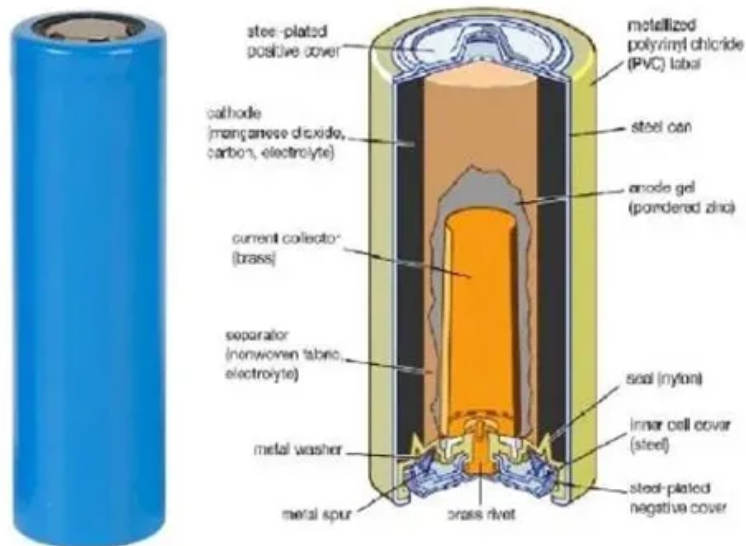

PIENAAR ENERGY (PTY) LTD

How much is the solar container battery capacity of a 5g solar container communication station