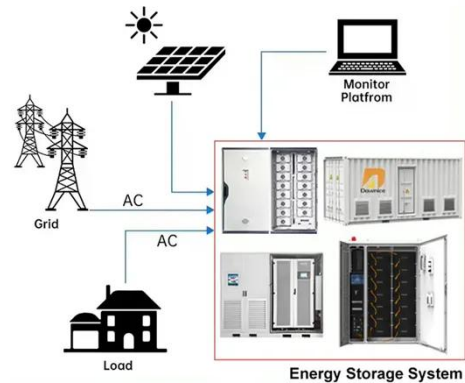

DISTRIBUTED PV GENERATION + ESS

What is the solar container battery capacity of base station

Investing in a telecom battery backup system is always one of the priorities for telecommunication operators in the 5G era. Sunwoda 48V telecom batteries have a capacity covering 50Ah ...

[Get Price](#)