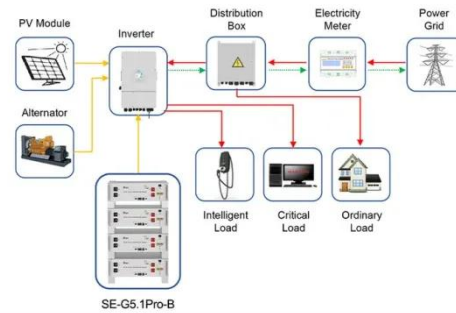

inverter store? , NenPower

Energy efficiency is a crucial component when considering how much energy an inverter can effectively store and utilize. The overall efficiency of the inverter system involves several factors, ...

[Get Price](#)

Application scenarios of energy storage battery products