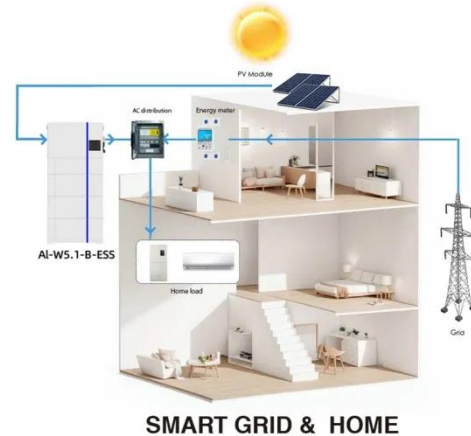

PIENAAR ENERGY (PTY) LTD

How many watts are there in a 2 degree outdoor battery cabinet

Overview

These genuine, industrial grade outdoor cabinets are insulated and come with a 600w heat/ac 110v unit. When you build your battery inside you can add a dedicated 1000w pure sine wave inverter to power the heat/ac unit or simply power it from whatever inverter you decide to install. Usable Battery En rcurrent, battery temperature, cabinet swi mperatures above 104 °F (40 °C) and below 32 °F (0 . Many outdoor enclosures - such as those for ATMs, temperature controllers, gauges and sensor boxes, and portable testing equipment - contain electronics that are at risk of shorting out from condensation or becoming inoperable when condensation inside the machine freezes. Several kinds of heaters. HindlePower's Battery Cabinet is designed to maximize DC system performance and battery life, saving YOU time and money. The EPIC series battery cabinet offers a NEMA 3R and NEMA 1 modular design, with built in intelligence, will safely house any combination of batteries, chargers, DC distribution. If you fill this cabinet with 3. Of course you can fill this with any type of battery you want and that will determine how many kWh you can fit inside.

[Get Price](#)

New XL Weatherproof Insulated Outdoor Battery Cabinet With Heat/AC

Heat mode uses 500w and A/C mode uses 600w. Protect your batteries from high and low temperatures and also keep your batteries outside of your home. There is also a mini firefighter unit included along ...

[Get Price](#)

SRB2 Battery Cabinet , Up to 10 kWh , Outdoor-rated , Wall-Mount

The SRB2 Battery Cabinet is an outdoor-rated enclosure that can hold up to 2x SR5K-UL battery modules for a total energy capacity of 10 kWh. The cabinet is outdoor-rated with automatic, ...