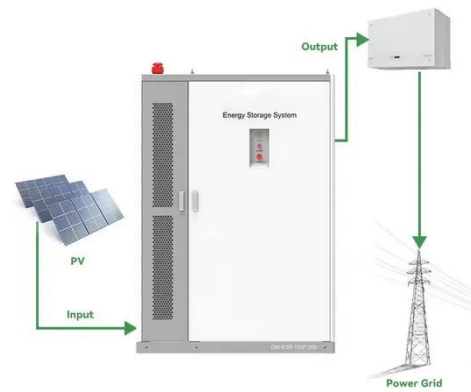

Step 1: Find your enclosure's total surface area by entering its dimensions here. Step 2: Find your temperature rise - that is, the difference between your minimum and maximum temperature - and ...

[Get Price](#)

Contact Us

For catalog requests, pricing, or partnerships, please visit:
<https://www.pienaarshof.co.za>