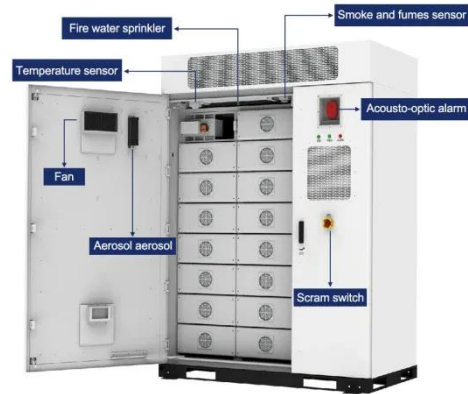

Solar Panel Weight Guide

Meanwhile, commercial solar panels weigh roughly 2.5 pounds per square foot. Mounting equipment adds an average of 4.5 pounds per square foot to the total weight of a solar panel ...

[Get Price](#)

The Ultimate Guide to Solar Panel Size, Weight & Wattage (2025)

Find the exact solar panel size & weight in our 2025 guide. Our complete chart compares models by ft/cm and lbs/kg to help you plan your installation.

[Get Price](#)

Solar Panels Sizes and Weights (All Sizes)

The same 60-cell solar panels mentioned above weigh 0.17 to 0.15 pounds per watt, depending upon where they fall within the 270 to 300-watt range. A 72-cell solar panel identical to ...

[Get Price](#)

Product Model
HJ-ESS-215A(100KW/215KWh)
HJ-ESS-115A(50KW 115KWh)

Dimensions
1600*1280*2200mm
1600*1200*2000mm

Rated Battery Capacity
215KWH/115KWH

Battery Cooling Method
Air Cooled/Liquid Cooled

Solar Panel Weight Guide - Solar Generation USA

How Much Does a Solar Panel Weigh? On average, a standard residential solar