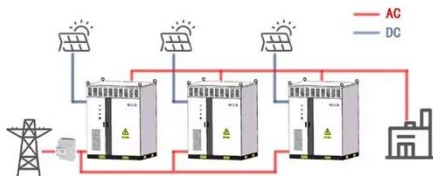

WORKING PRINCIPLE