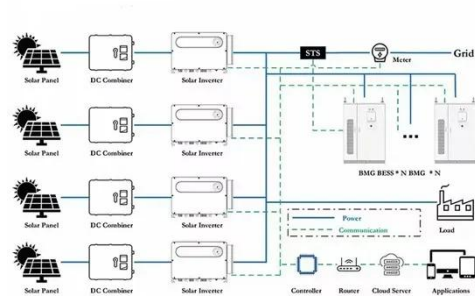

(SUVELL) is a high-tech enterprise specializing in the research, development, production and sales of transformer accessories, switch cabinet ...

[Get Price](#)

Custom China 4000 Amp Switchgear Manufacturers, Exporters

Must-See List 4000 Amp Switchgear More Than a Supplier - A Partner Industry Leaders In today's competitive landscape, the selection of a reliable switchgear partner can significantly ...

[Get Price](#)

Contact Us

For catalog requests, pricing, or partnerships, please visit:
<https://www.pienaarshof.co.za>