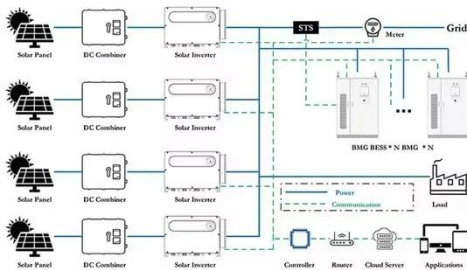

Charging Energy Storage Topology: The Backbone of Modern Power ...

Ever wondered why some energy storage systems charge faster, last longer, and handle renewable energy like a pro? The answer lies in their charging energy storage topology - the ...

[Get Price](#)

300KWH BATTERY CABINET SYSTEM