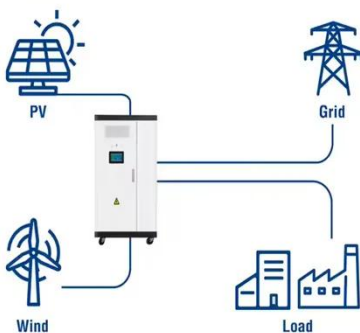

[Get Price](#)

HJ-PPS2500 (2500W), Home Energy Storage Systems, Portable ...

The HJ-PPS2500 is a robust 2500W portable power station designed to provide reliable and clean electricity for outdoor adventures, emergency backup, and off-grid power needs.

[Get Price](#)

Utility-Scale ESS solutions

RICH SOLAR -2500W 48VDC-240VAC Solar Kit - PowerGen Store

Provides 2500W of solar input from ten high-efficiency MEGA 250W panels. Two 6500W off-grid inverters ensure stable 240VAC output for larger appliances and multiple circuits. Includes two ...